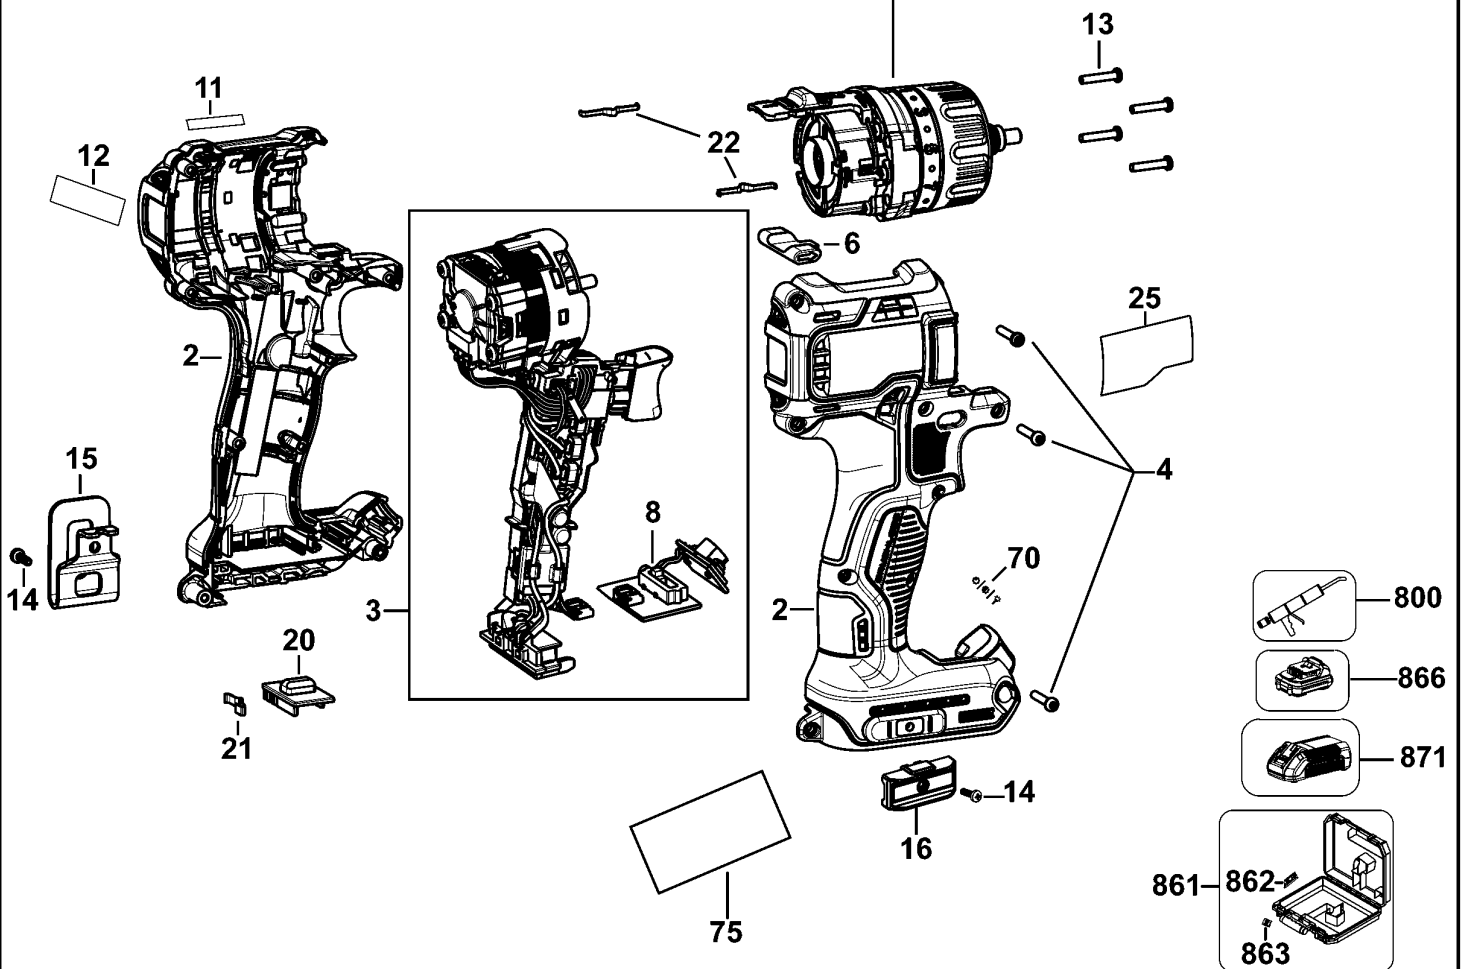

## Parts List DCD791 CORDLESS DRILL/DRIVER 1

Item	Part Number	Qty	Part Description	General Description	Other Info	Repair Inst	Markets
1	N438742	1	TRANSMISSION SA			No	QW
2	N415399	1	CLAMSHELL SET			No	QW
3	NA123142	1	MOTOR & SWITCH SA			No	QW
4	682211-00	9	SCREW			No	QW
6	N399342	1	ACTUATOR FWD/REV			No	QW
7	N196034	1	CHUCK KEYLESS	metal Chuck		No	QW
7	N485661	1	CHUCK KEYLESS		TORQUE	No	QW
8	N442167	1	LED LIGHT		TO 550 in-lbs	No	QW
11	N439416	1	LABEL			No	QW
12	N298039	1	LABEL			No	QW
13	N377990	4	SCREW			No	QW
14	N042665	2	SCREW			No	QW
15	N086039	1	HOOK			No	QW
16	N095778	1	HOLDER BIT			No	QW
20	N393603	1	SELECTOR			No	QW
21	N392855	1	DETENT			No	QW
22	N014681	2	LEAF SPRING			No	QW
25	N792582	1	RATING PLATE			No	QW
30	N400715	1	RING			No	QW
31	N438901	1	GEARCASE SA			No	QW
32	326467-00	1	DETENT			No	QW
33	N411204	6	PIN			No	QW
34	N411205	1	WASHER			No	QW
35	N411207	1	ADJUSTER TORQUE			No	QW
36	N422472	1	SPRING			No	QW
37	N422232	1	COLLAR			No	QW
38	N438918	1	SPINDLE SA			No	QW
39	N039795	6	SCREW			No	QW
40	N396641	1	ADAPTOR			No	QW
41	N075506	6	SCREW			No	QW
42	N400716	1	GEARCASE			No	QW
43	N063567	1	PLATE			No	QW