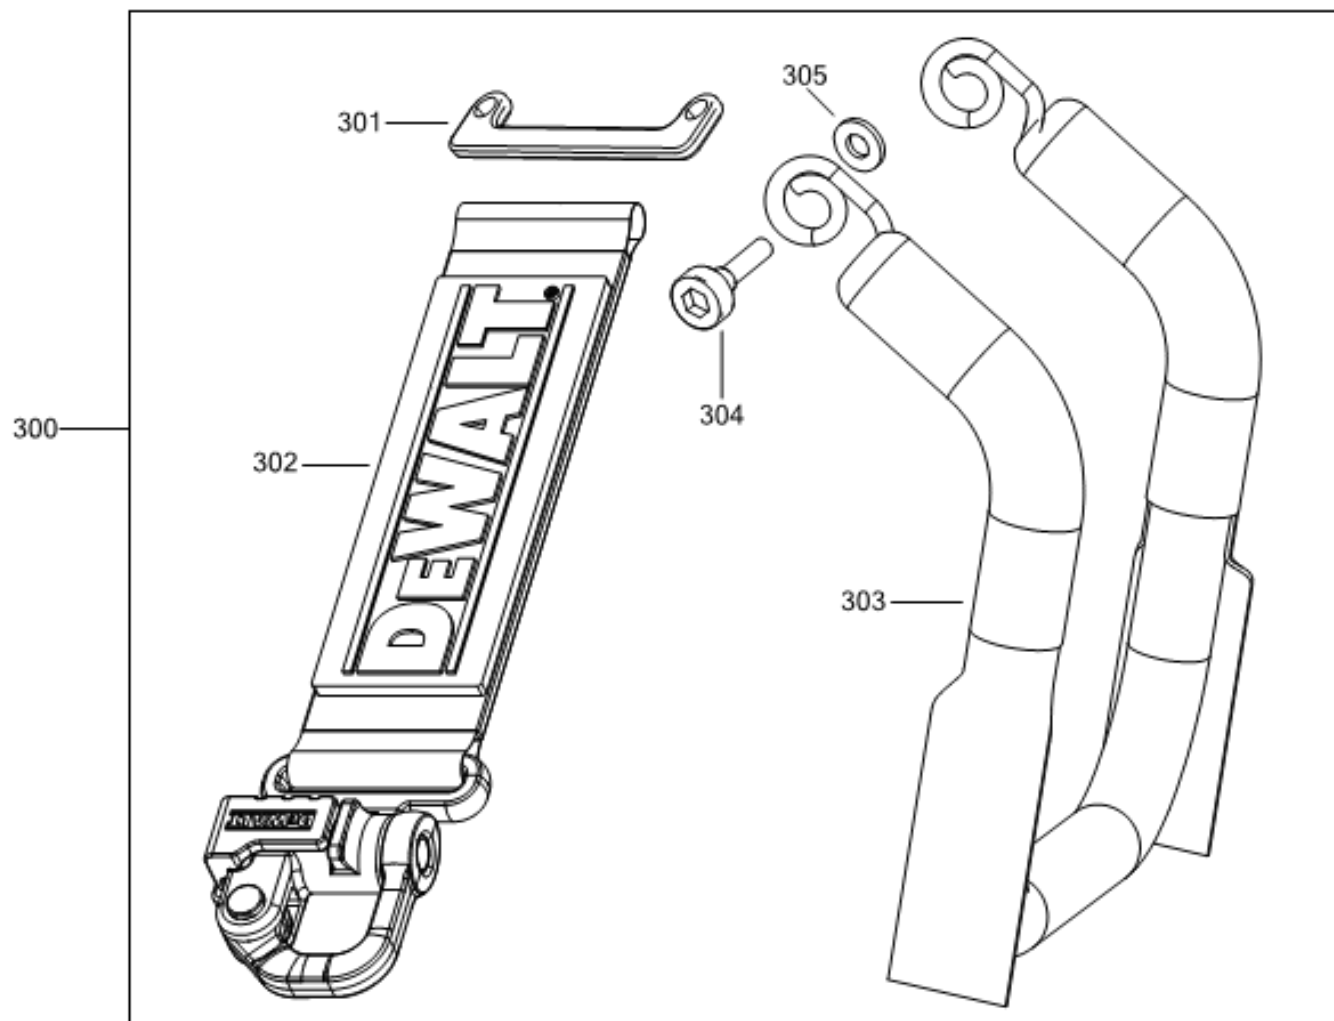

DeWALT

LANYARD READY KIT EUROPE

Typ
1

©