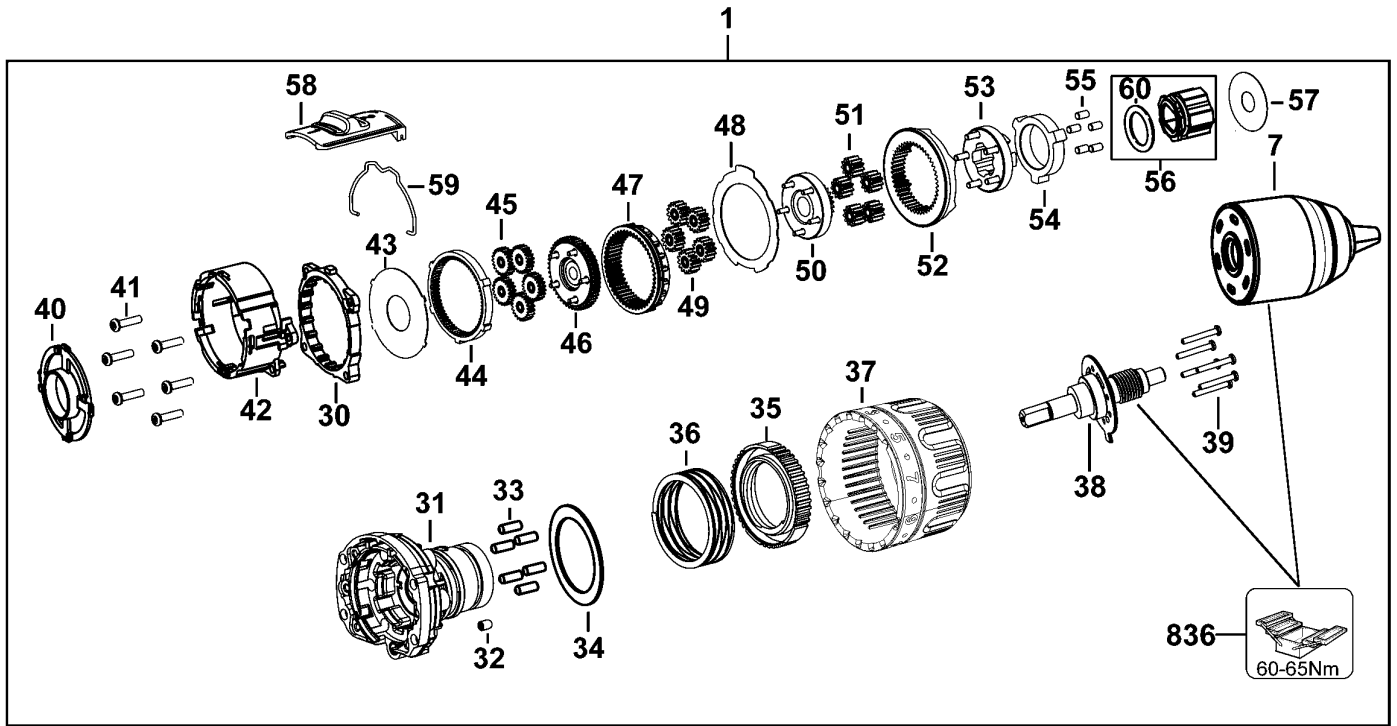

## Parts List DCD791 CORDLESS DRILL/DRIVER 1

Item	Part Number	Qty	Part Description	General Description	Other Info	Repair Inst	Markets
1	N438742	1	TRANSMISSION SA			No	QW
2	N415399	1	CLAMSHELL SET			No	QW
3	NA123142	1	MOTOR & SWITCH SA			No	QW
4	682211-00	9	SCREW			No	QW
6	N399342	1	ACTUATOR FWD/REV			No	QW
7	N196034	1	CHUCK KEYLESS	metal Chuck		No	QW
7	N485661	1	CHUCK KEYLESS		TORQUE	No	QW
8	N442167	1	LED LIGHT		TO 550 in-lbs	No	QW
11	N439416	1	LABEL			No	QW
12	N298039	1	LABEL			No	QW
13	N377990	4	SCREW			No	QW
14	N042665	2	SCREW			No	QW
15	N086039	1	HOOK			No	QW
16	N095778	1	HOLDER BIT			No	QW
20	N393603	1	SELECTOR			No	QW
21	N392855	1	DETENT			No	QW
22	N014681	2	LEAF SPRING			No	QW
25	N792582	1	RATING PLATE			No	QW
30	N400715	1	RING			No	QW
31	N438901	1	GEARCASE SA			No	QW
32	326467-00	1	DETENT			No	QW
33	N411204	6	PIN			No	QW
34	N411205	1	WASHER			No	QW
35	N411207	1	ADJUSTER TORQUE			No	QW
36	N422472	1	SPRING			No	QW
37	N422232	1	COLLAR			No	QW
38	N438918	1	SPINDLE SA			No	QW
39	N039795	6	SCREW			No	QW
40	N396641	1	ADAPTOR			No	QW
41	N075506	6	SCREW			No	QW
42	N400716	1	GEARCASE			No	QW
43	N063567	1	PLATE			No	QW